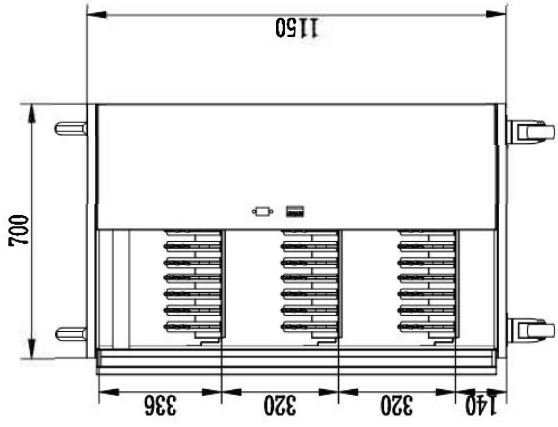

עגלת טעינה למחשבים ניידים למוסדות החינוך והמגזר הציבורי

36pcs Laptops Charging Cabinet

- Supports up to max 15.9" devices
- Material:SPCC cold rolled steel+ABS plastic
- Easy cable management
- 3pcs 12 ports Israel pdu with 1P 16A circuit breaker +1pc 6 ports Israel PDU with 1P 16A circuit breaker for all 36pcs tablets
- Compact footprint
- Removable and spacious slots
- Warranty period of most products:2 years after delivery except man-made and man-made,natural disaster,special environmental corrosion
- Online service and replaced charging parts

WB-CC-D36,new cable management technology creates more time for teaching and less anxiety over managing devices. It's customizable, compact, and ready to charge.

Drawing

Built for 36 devices.

Charge up to 36 laptops up to a 15.9" screen. WB-CC-D36 can power just about any device.

WB-CC-D'S small footprint provides easy storage for any classroom size. At only 600mm depth, 700mm width, the WB-CC-D footprint leaves more learning space while managing your 1-to-1 devices.

Headache-free cabling system

Experience simple device management with less slip new and cutting-edge cable technology to secure cords from slipping out of place.

Specification

Device Capacity	36	Slot Size	H = 25cm W = 2.5cm D = 15.5cm
Support Device	Laptops up to 15.9"	Charging Type	AC charging
Sync Type	N/A	Outlet type	Isreal socket
Input	250V	Sliding Shelves	Yes
Divider type	Plastic divider /w cabling system	Foam on Bar	Yes
Cart Dimension	H = 115cm, W = 70cm, D = 60cm	Package Dimension	H = 117cm, W = 72cm, D = 62cm
Output	250V	Cable Management	Individual compartment on back sides