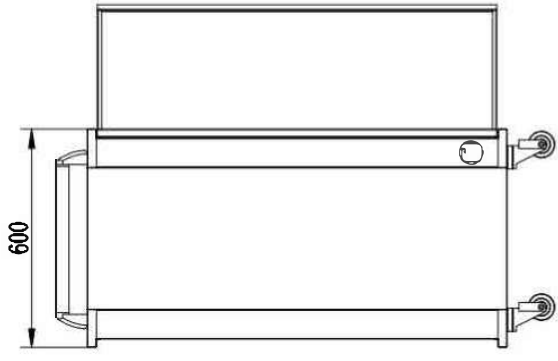

עגלת טעינה למחשבים ניידים למוסדות החינוך והמגזר הציבורי

36pcs Laptops Charging Cabinet

- Supports up to max 15.9" devices
- Material:SPCC cold rolled steel+ABS plastic
- Easy cable management
- 3pcs 12 ports Israel pdu with 1P 16A circuit breaker +1pc 6 ports Israel PDU with 1P 16A circuit breaker for all 36pcs tablets
- Compact footprint
- Removable and spacious slots
- Warranty period of most products:2 years after delivery except man-made and man-made,natural disaster,special environmental corrosion
- Online service and replaced charging parts

WB-CC-D36,new cable management technology creates more time for teaching and less anxiety over managing devices. It's customizable, compact, and ready to charge.

Drawing

Built for 36 devices.

Charge up to 36 laptops up to a 15.9" screen. WB-CC-D36 can power just about any device.

WB-CC-D'S small footprint provides easy storage for any classroom size. At only 600mm depth, 700mm width, the WB-CC-D footprint leaves more learning space while managing your 1-to-1 devices.

Headache-free cabling system

Experience simple device management with less slip new and cutting-edge cable technology to secure cords from slipping out of place.

Specification

Device Capacity	36	Slot Size	H = 25cm W = 2.5cm D = 15.5cm
Support Device	Laptops up to 15.9"	Charging Type	AC charging
Sync Type	N/A	Outlet type	Isreal socket
Input	250V	Sliding Shelves	Yes
Divider type	Plastic divider /w cabling system	Foam on Bar	Yes
Cart Dimension	H = 115cm, W = 70cm, D = 60cm	Package Dimension	H = 117cm, W = 72cm, D = 62cm
Output	250V	Cable Management	Individual compartment on back sides