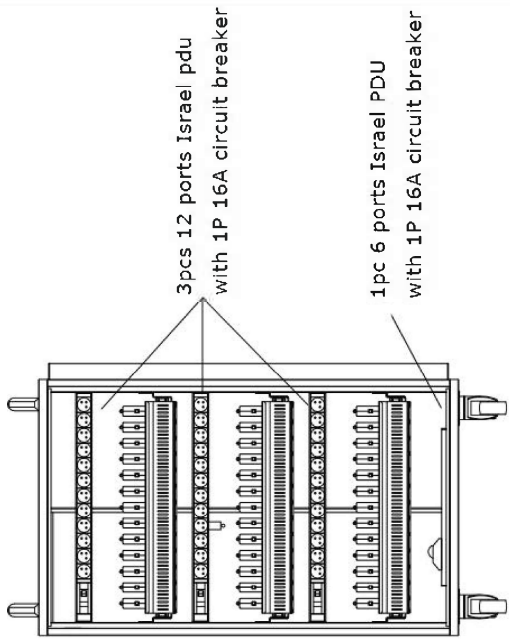

עגלת טעינה למחשבים ניידים למוסדות החינוך והמגזר הציבורי

36pcs Laptops Charging Cabinet

- Supports up to max 15.9" devices
- Material:SPCC cold rolled steel+ABS plastic
- Easy cable management
- 3pcs 12 ports Israel pdu with 1P 16A circuit breaker +1pc 6 ports Israel PDU with 1P 16A circuit breaker for all 36pcs tablets
- Compact footprint
- Removable and spacious slots
- Warranty period of most products:2 years after delivery except man-made and man-made,natural disaster,special environmental corrosion
- Online service and replaced charging parts

WB-CC-D36,new cable management technology creates more time for teaching and less anxiety over managing devices. It's customizable, compact, and ready to charge.

Drawing

Built for 36 devices.

Charge up to 36 laptops up to a 15.9" screen. WB-CC-D36 can power just about any device.

WB-CC-D'S small footprint provides easy storage for any classroom size. At only 600mm depth, 700mm width, the WB-CC-D footprint leaves more learning space while managing your 1-to-1 devices.

Headache-free cabling system

Experience simple device management with less slip new and cutting-edge cable technology to secure cords from slipping out of place.

Specification

Device Capacity	36	Slot Size	H = 25cm W = 2.5cm D = 15.5cm
Support Device	Laptops up to 15.9"	Charging Type	AC charging
Sync Type	N/A	Outlet type	Isreal socket
Input	250V	Sliding Shelves	Yes
Divider type	Plastic divider /w cabling system	Foam on Bar	Yes
Cart Dimension	H = 115cm, W = 70cm, D = 60cm	Package Dimension	H = 117cm, W = 72cm, D = 62cm
Output	250V	Cable Management	Individual compartment on back sides